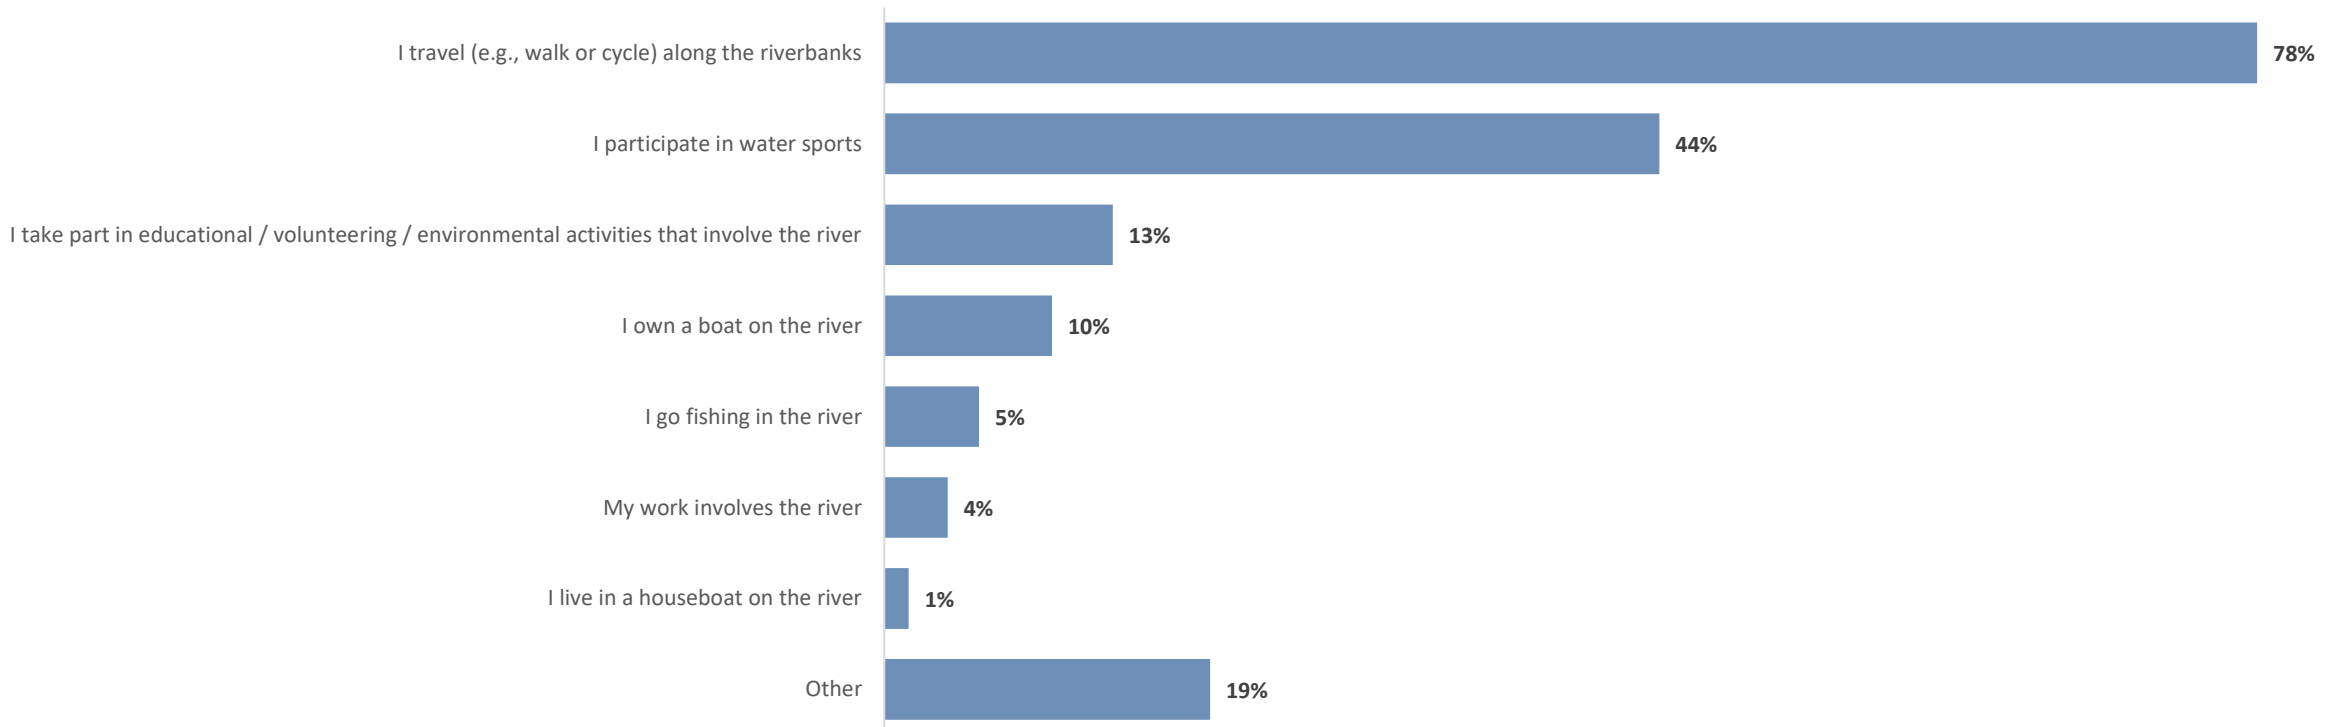

Ethnicity:

Interest in the survey:

- Key findings:**
- The majority of respondents use the River Itchen to travel along the riverbanks (78%)
 - Just under half of respondents also selected that they participate in water sports on the river (44%)

The detail:

Question: How do you use the River Itchen in Southampton?

Overall:

Key findings: • Respondents selected that their top development or improvement to the River Itchen was improvements to water quality (87%), followed by improvements to natural habitats and biodiversity (75%)