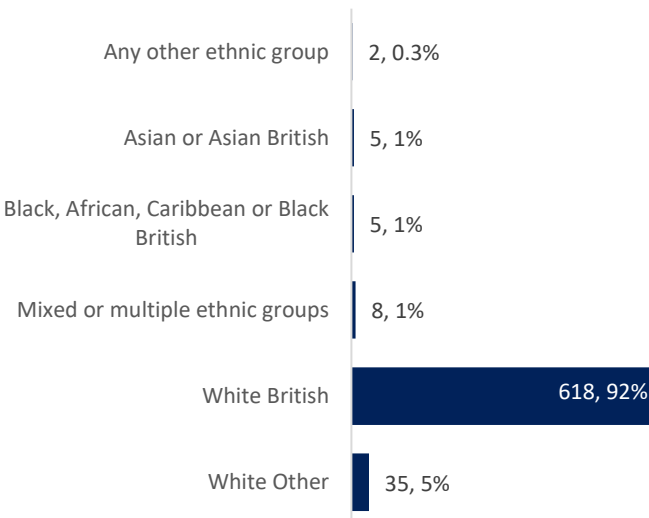

River Itchen Inquiry Survey Report

Interim quantitative results summary

Data, Intelligence & Insight Team – October 2022

Respondents

Total respondents: **728**

Age:

Sex:

Disability:

Ethnicity:

Interest in the survey:

- Key findings:**
- The majority of respondents use the River Itchen to travel along the riverbanks (78%)
 - Just under half of respondents also selected that they participate in water sports on the river (44%)