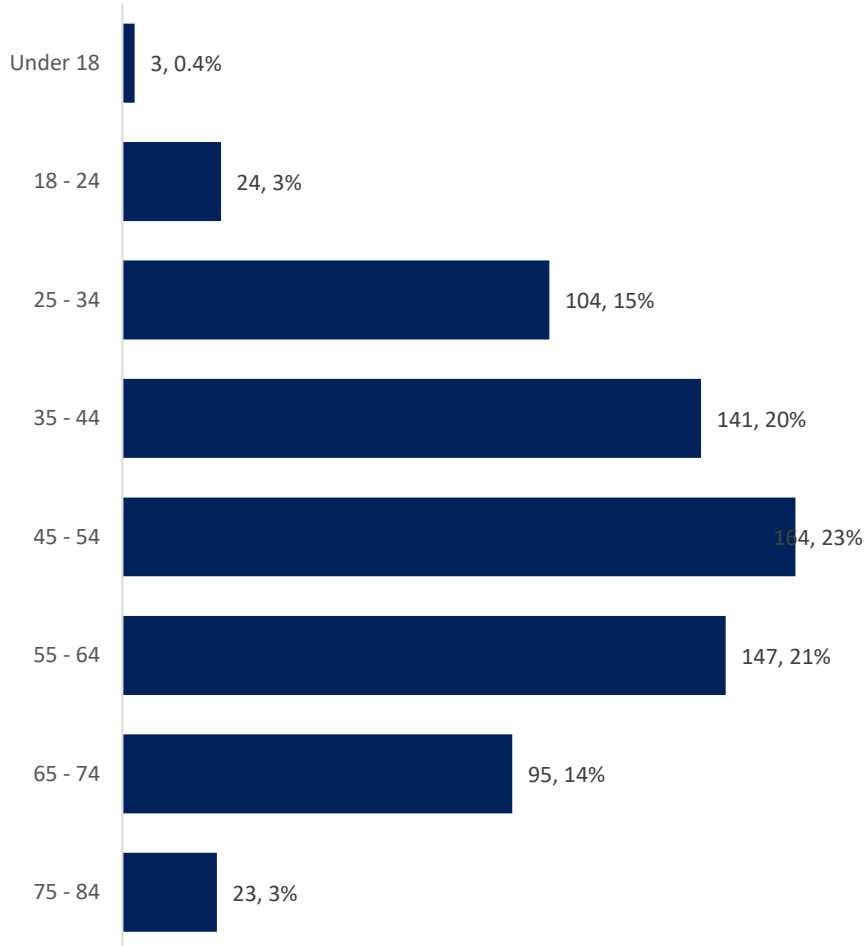

River Itchen Inquiry Survey Report

Interim quantitative results summary

Data, Intelligence & Insight Team – October 2022

Respondents

Total respondents: **728**

Age:

Sex:

Disability:

Ethnicity:

Interest in the survey:

- Key findings:**
- The majority of respondents use the River Itchen to travel along the riverbanks (78%)
 - Just under half of respondents also selected that they participate in water sports on the river (44%)