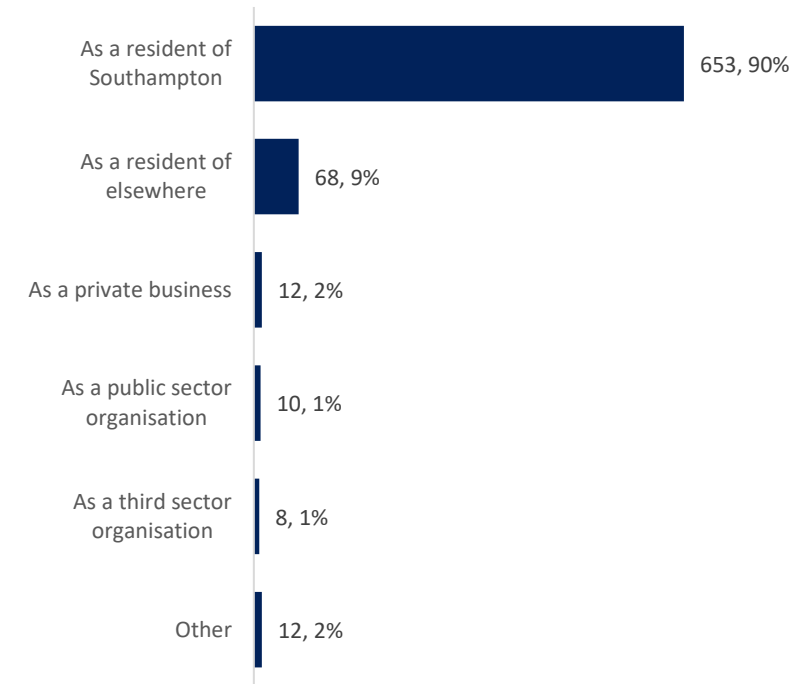

River Itchen Inquiry Survey Report

Interim quantitative results summary

Data, Intelligence & Insight Team – October 2022

Respondents

Total respondents: **728**

Age:

Sex:

Disability:

Ethnicity:

Interest in the survey:

- Key findings:**
- The majority of respondents use the River Itchen to travel along the riverbanks (78%)
 - Just under half of respondents also selected that they participate in water sports on the river (44%)