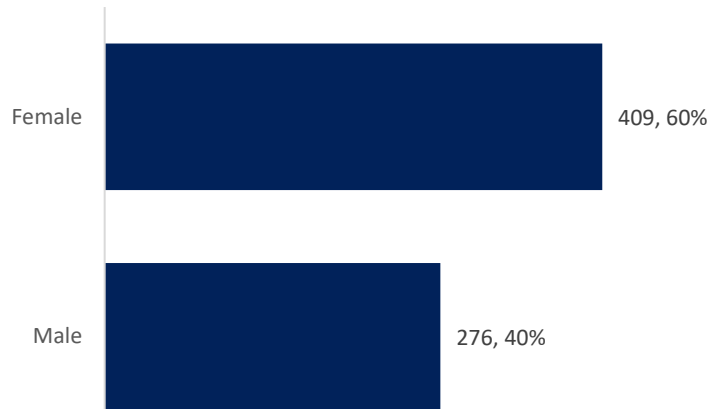

River Itchen Inquiry Survey Report

Interim quantitative results summary

Data, Intelligence & Insight Team – October 2022

Respondents

Total respondents: **728**

Age:

Sex:

Disability:

Ethnicity:

Interest in the survey:

- Key findings:**
- The majority of respondents use the River Itchen to travel along the riverbanks (78%)
 - Just under half of respondents also selected that they participate in water sports on the river (44%)